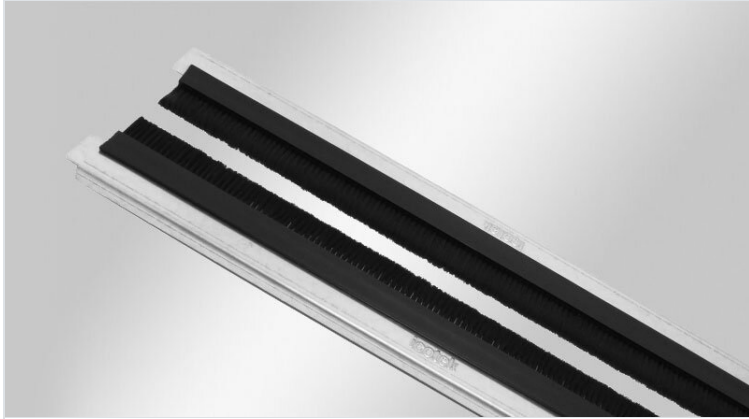

# KDR-BES / KDRS-BES-U bodemplaten met borstelringen

voor Rittal TS 8 / VX25 behuizingen

RoHS  
compliant

REACH  
COMPLIANCE

Made in  
Germany

WE  
CONTROL  
COMPONENTS

[Bestel direct online @ CC Nederland »](#)

[Voor aanvragen uit België klik hier »](#)

The 2-piece enclosure base plates are supplied with preassembled brush strips.

The gland plates are installed with standard Rittal clips / screws.

Depending on the maximum cable diameter to be routed, the 2 halves of the brush base plate are aligned further or closer to each other.

The base plates are perfect for protection of the enclosure interior against dirt.

## Specificaties

<b>Materiaal</b>	Basis plaat: Plaatstaal verzinkt Borstels: Polyamide
<b>Temperatuur</b>	-20 C° tot 90 C°
<b>Eigenschappen</b>	zonder siliconen, halogeenvrij